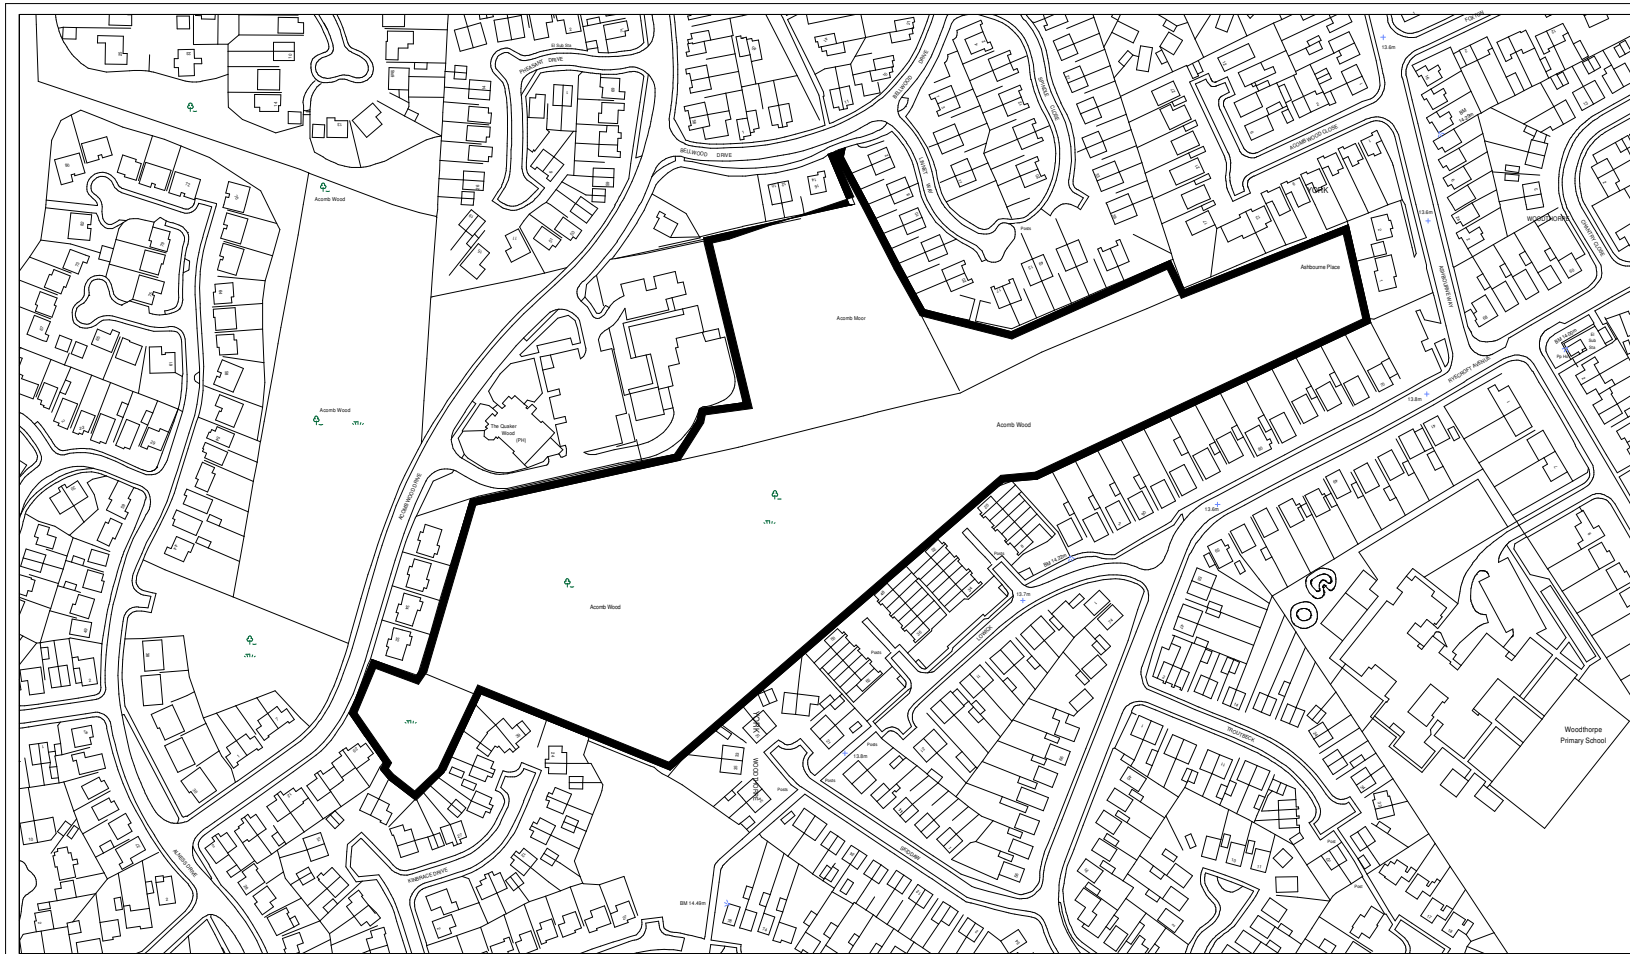

Annex 1: Acomb Wood & Acomb Meadow – Area & Location of Proposed LNR Designation

Acomb Meadow & Acomb Wood

SCALE: 1:2500   DRAWN BY: Barrie Jones   DATE: 3/12/2002
Originating Group: Organisation: Drawing No.: